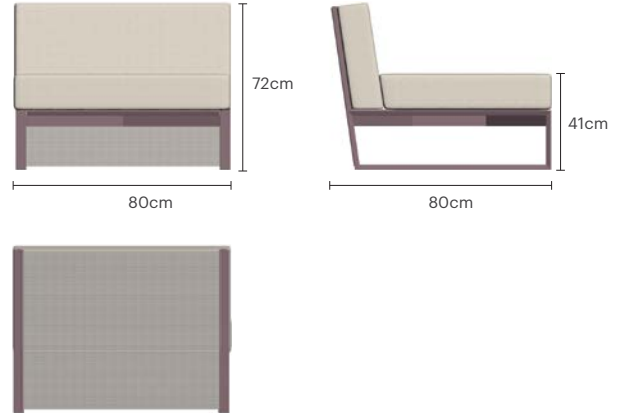

ORA

MODULAR SOFA 1S-CENTER PIECE

ORA MODULAR SOFA 1S-CENTER PIECE

Designer George Tsironas

Dimensions W80 x D80 x H72 - SH41 cm

Materials Powder coated aluminum frame
Seat and back in textylene
Seat and back cushions upholstered
in fabric or eco leather

Weight 12.5 kg

Volume 0.46 m³

Sustainability

10DEKA prioritizes its ecological footprint by using recyclable materials and manufacturing practices to minimize the waste and the energy consumption, while continuously expanding the range of eco-friendly products. Our stringent adherence to global standards ensures that our products meet rigorous criteria for strength, durability, and safety.